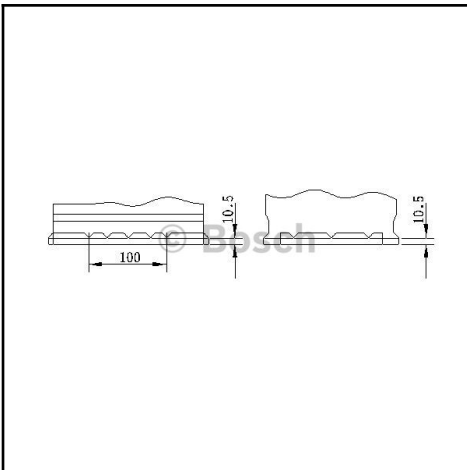

MORE IMAGES

MORE INFORMATION

- Brochure