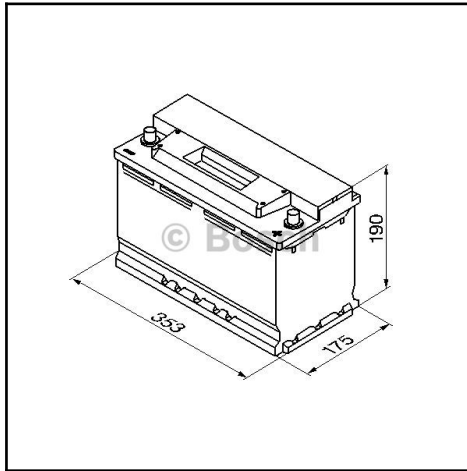

MORE IMAGES

MORE INFORMATION

- Brochure