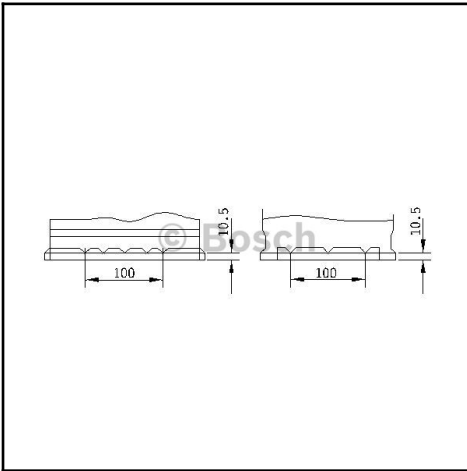

MORE IMAGES

MORE INFORMATION

- Brochure